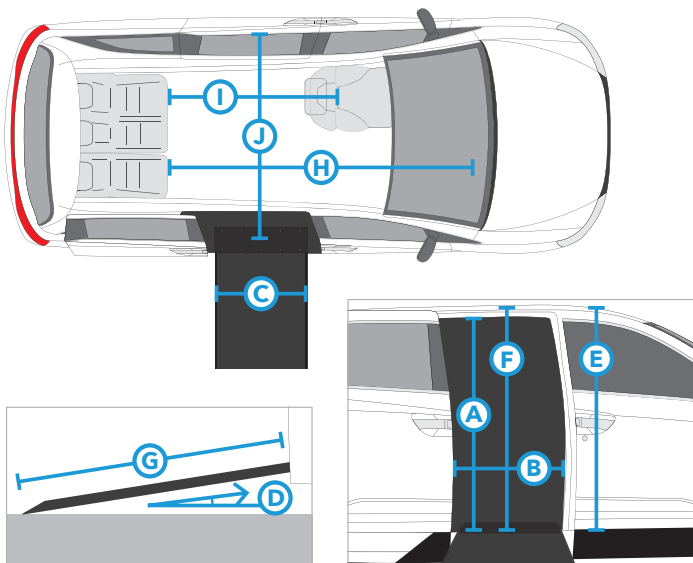

**Easy  
In-Floor  
Ramp**

 **Easy Use Manual  
In-Floor Ramp**

**In The Floor and Out of the Way.**

The in-floor ramp hides securely beneath the floor for open space and instant access, needing minimal effort to manually extend or retract whenever needed.

## Flexible Seating Options

**6 Passenger Capacity**

- Multiple seating options for your convenience.
- Front passenger seat is removable.
- AWD Platinum trim package has a seat reduction with a (5) passenger capacity\*.

**A 56.1"**  
Ramp Door Opening Height

**B 29.3"**  
Ramp Door Opening Width

**C 30"**  
Ramp Width

**D 12°**  
Ramp Angle

**E 58.75"**  
Interior Headroom

TOYOTA SIENNA HYBRID NORTHSTAR E™	
<b>F</b> Interior Height at Center Position	58.5"
<b>G</b> Ramp Length (angled ramp and transition plate)	58.5"
<b>H</b> Floor Length Overall	86"
<b>I</b> Floor Length Behind Front Seats (from B pillar)	56"
<b>J</b> Floor Width at Mid-Row	59.75"
Ground Clearance	5.6"
Overall Vehicle Height	77.75"
Overall Vehicle Length	203.5"
Ramp Capacity	1000 lb