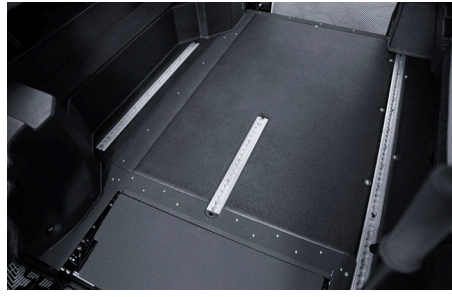

DURABLE
Durable Rubber Floor & Aluminum Rails