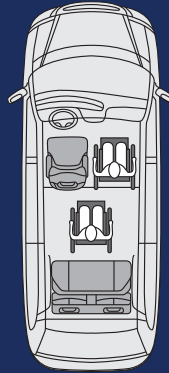

**Easy  
In-Floor  
Ramp**

 **Easy Use Manual  
In-Floor Ramp**

**In The Floor and Out of the Way.**

The in-floor ramp hides securely beneath the floor for open space and instant access, needing minimal effort to manually extend or retract whenever needed.

 **Patented  
Wheel Well  
Covers**

 **7 Year  
Infinite Miles  
Rust Protection**

**360° Access360® Interior with Ramp In-Floor**

**DURABLE**  
**Durable Rubber Floor & Aluminum Rails**

**P**  
**Easily Remove the Front Passenger Seat**

## Flexible Seating Options

**6 Passenger Capacity**

- Multiple seating options for your convenience.
- Front passenger seat is removable.
- AWD Platinum trim package has a seat reduction with a (5) passenger capacity\*.