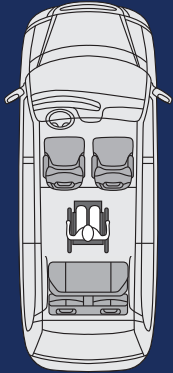

**Easy  
In-Floor  
Ramp**

 **Easy Use Manual  
In-Floor Ramp**

**In The Floor and Out of the Way.**

The in-floor ramp hides securely beneath the floor for open space and instant access, needing minimal effort to manually extend or retract whenever needed.

 **Patented  
Wheel Well  
Covers**

 **7 Year  
Infinite Miles  
Rust Protection**

**360° Access360® Interior with Ramp In-Floor**

**DURABLE**  
**Durable Rubber Floor & Aluminum Rails**

**P**  
**Easily Remove the Front Passenger Seat**

## Flexible Seating Options

**6 Passenger Capacity**

- Multiple seating options for your convenience.
- Front passenger seat is removable.
- AWD Platinum trim package has a seat reduction with a (5) passenger capacity\*.