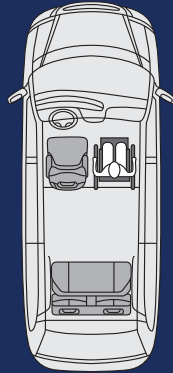

**Easy  
In-Floor  
Ramp**

 **Easy Use Manual  
In-Floor Ramp**

**In The Floor and Out of the Way.**

The in-floor ramp hides securely beneath the floor for open space and instant access, needing minimal effort to manually extend or retract whenever needed.

## Flexible Seating Options

**6 Passenger Capacity**

- Multiple seating options for your convenience.
- Front passenger seat is removable.
- AWD Platinum trim package has a seat reduction with a (5) passenger capacity\*.