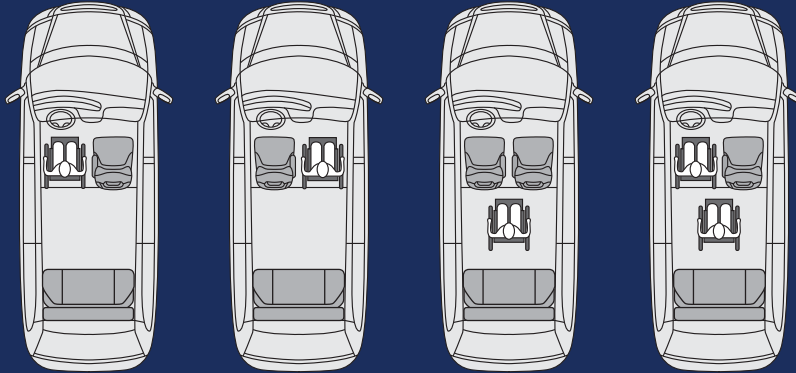

**Separate
FOBs**

**7 Yr Rust Protection
Infinite Miles**

360° Access360®
Interior Space

DURABLE Durable
Rubber Floor

LED LED
Lighting

Flexible Seating Options

6 Passenger
Capacity

- Multiple seating options for your convenience.
- **Both front seats** are **interchangeable** and/or **removable**.
- Drive-From-Wheelchair compatible.

A 56.1"
Ramp Door
Opening Height

B 29.3"
Ramp Door
Opening Width

C 30"
Usable
Ramp Width

D 8.8°
Ramp Angle
w/ PowerKneel®

E 58.75"
Interior
Headroom

TOYOTA SIENNA HYBRID NORTHSTAR	
F Interior Height at Center Position	58.5"
G Ramp Length (angled ramp and transition plate)	58.5"
H Floor Length Overall	86"
I Floor Length Behind Front Seats (from B pillar)	56"
J Floor Width at Mid-Row	59.75"
Ground Clearance	5.6"
Overall Vehicle Height	77.75"
Ramp Capacity	1000lb