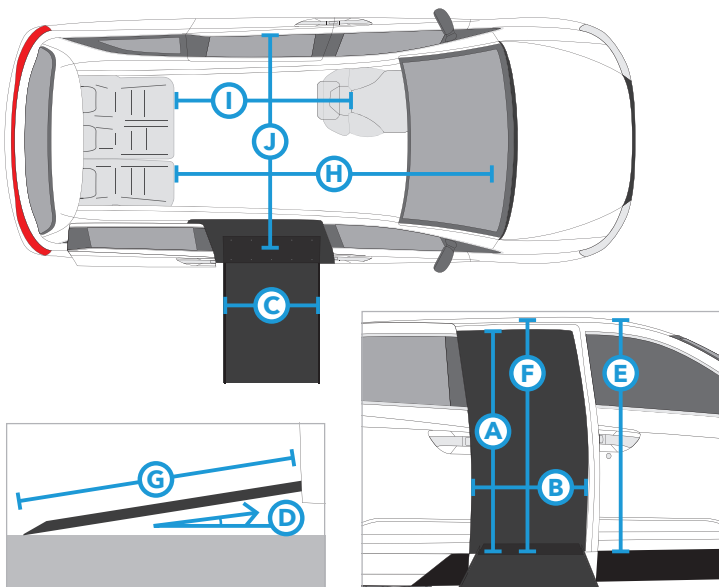

A 56.1"
Ramp Door
Opening Height

B 29.3"
Ramp Door
Opening Width

C 30"
Usable
Ramp Width

D 8.8°
Ramp Angle
w/ PowerKneel®

E 58.75"
Interior
Headroom

TOYOTA SIENNA HYBRID NORTHSTAR	
F Interior Height at Center Position	58.5"
G Ramp Length (angled ramp and transition plate)	58.5"
H Floor Length Overall	86"
I Floor Length Behind Front Seats (from B pillar)	56"
J Floor Width at Mid-Row	59.75"
Ground Clearance	5.6"
Overall Vehicle Height	77.75"
Ramp Capacity	1000lb